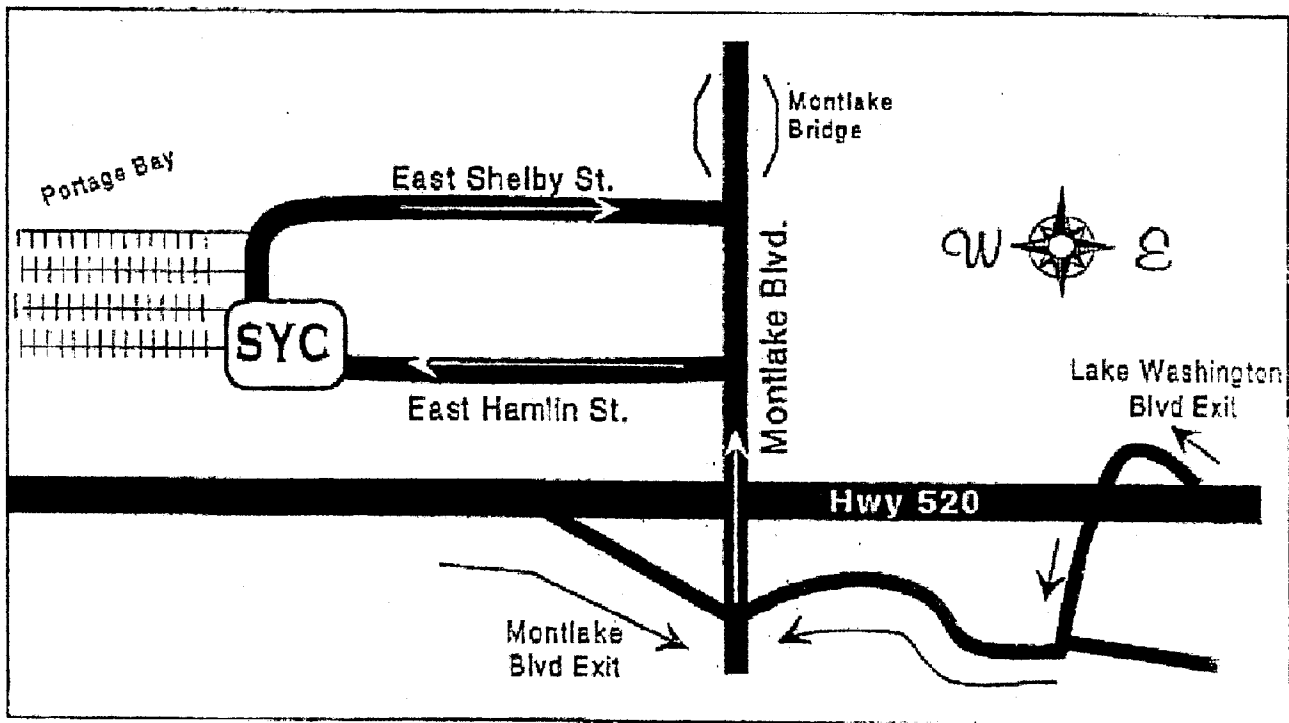

Directions to Seattle Yacht Club

From I-5:

Take the Hwy 520 (Bellevue/Kirkland) eastbound exit, take the first exit at Montlake. Turn left onto Montlake Blvd, and left again at the first traffic light onto East Hamlin Street. SYC is on the left side of the street.

From the Eastside:

Take Hwy 520 westbound over the lake, exit at Lake Wash Blvd, and take a right at the bottom of the ramp. Follow Lake Washington Blvd around to Montlake Blvd. Turn right onto Montlake, and left at the first light onto East Hamlin Street. SYC is on the left side of the street.