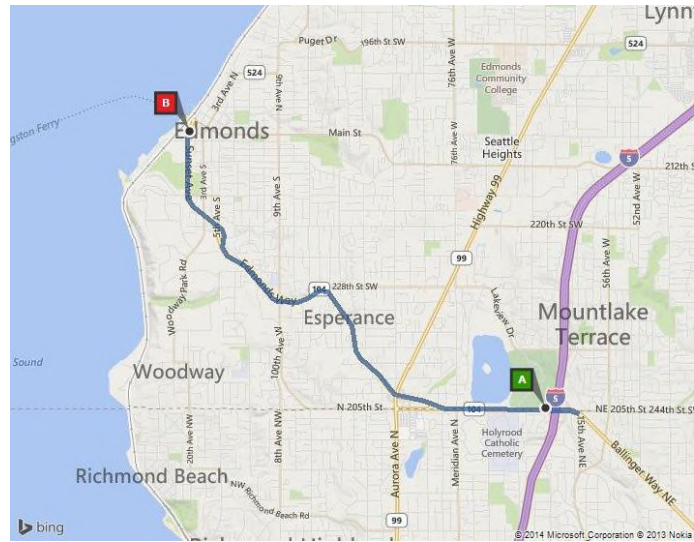

- **Seahawk Sunday Football Game: 1:25pm start time on September 21, 2014.**

You are welcome to join fellow Grizzly & Seahawk football enthusiasts at:

Embassy Suites, 20610 44th Ave West, Lynnwood, WA 98036; McCarthy's Restaurant will have food and beverage service available [located in Atrium area – Lobby level].

Nile Golf & Country Club

(Nile Shrine Center)
6601 244th St. SW
Mountlake Terrace, WA 98043
425-774-9611
www.nileshriners.org

From I-5 freeway take Exit# 177
Go WEST onto Hwy 104 towards > 205th St SW &
Edmonds/Kingston Ferry.

Beware! Once you exit the freeway it's a very short distance (seconds) before you reach gate sign: "Nile Shrine Center" on North side of road/Hwy 104). Enter onto driveway and wind through golf course, watching your speed, until you reach the Club House and Event Center. Lots of free parking.

Directions

Friday, September 19, 2014
Channel Marker Pub & Grill
170 Sunset Ave
Edmonds, WA 98020
425-275-9590
www.thechannelmarkerpubngrill.com

From I-5 Freeway take Exit# 177 – towards 205th St SW & Edmonds/Kingston ferry (heading West direction)
Continue on Hwy 104 - keeping in right lanes - towards Edmonds x 3 miles. Bear right at sign to Edmonds/Kingston ferry (x 1mile) and head down the hill towards ferry terminal. At signal light/intersection (just before the ferry ticket booth) turn Left onto Dayton Street. Then immediately turn Right into parking lot; drive to north end of parking lot and park. Channel Marker is at North side of building. Free Parking in designated areas.
[Edmonds Train Station nearby]