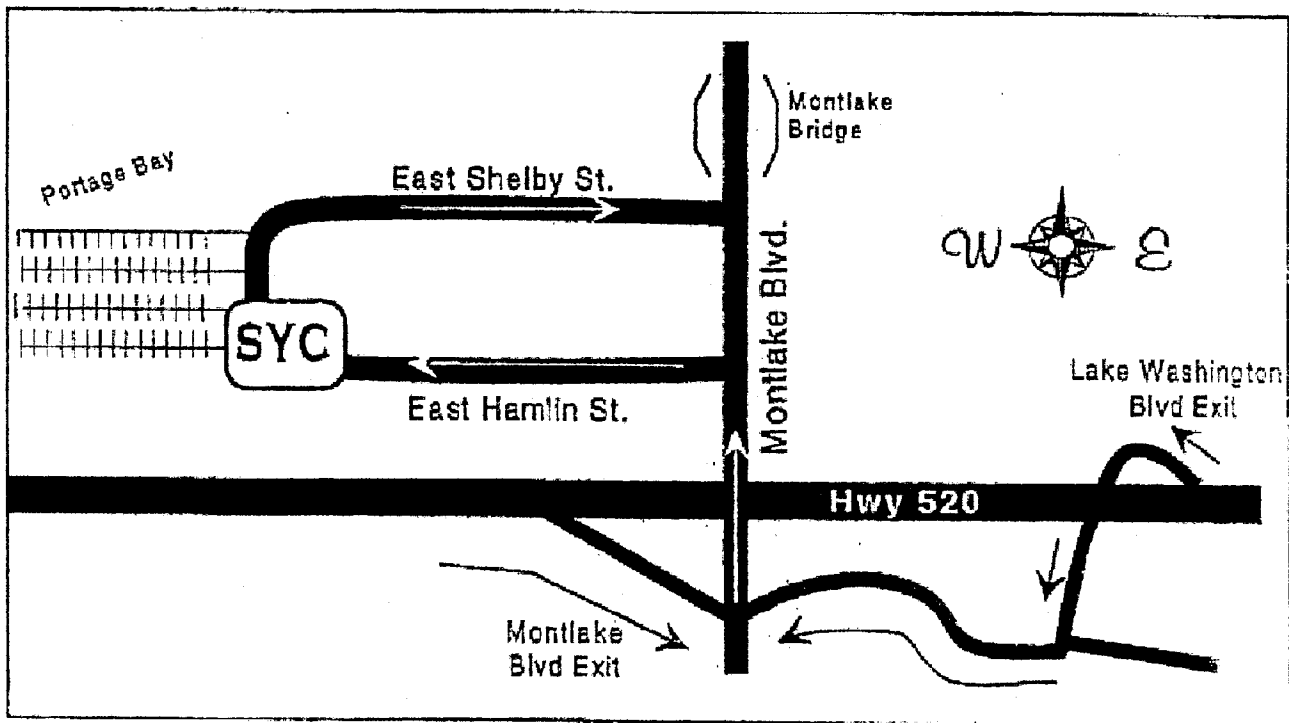

Directions to Seattle Yacht Club

From I-5:

Take the Hwy 520 (Bellevue/Kirkland) eastbound exit, take the first exit at Montlake. Turn left onto Montlake Blvd, and left again at the first traffic light onto East Hamlin Street. SYC is on the left side of the street.

From the Eastside:

Take Hwy 520 westbound over the lake, exit at Lake Wash Blvd, and take a right at the bottom of the ramp. Follow Lake Washington Blvd around to Montlake Blvd. Turn right onto Montlake, and left at the first light onto East Hamlin Street. SYC is on the left side of the street.

Seattle Yacht Club
1807 East Hamlin Street
Seattle, WA 98112
(206) 325-1000

SYC Guest Information:

Hotels:

Travelodge Seattle University

4725 25th Ave Ne Seattle, WA 98105
(206) 525-4612

Distance from Club: 1.8 miles

Distance from Club: 2.8 miles

SAFEWAY 3020 NE 45th